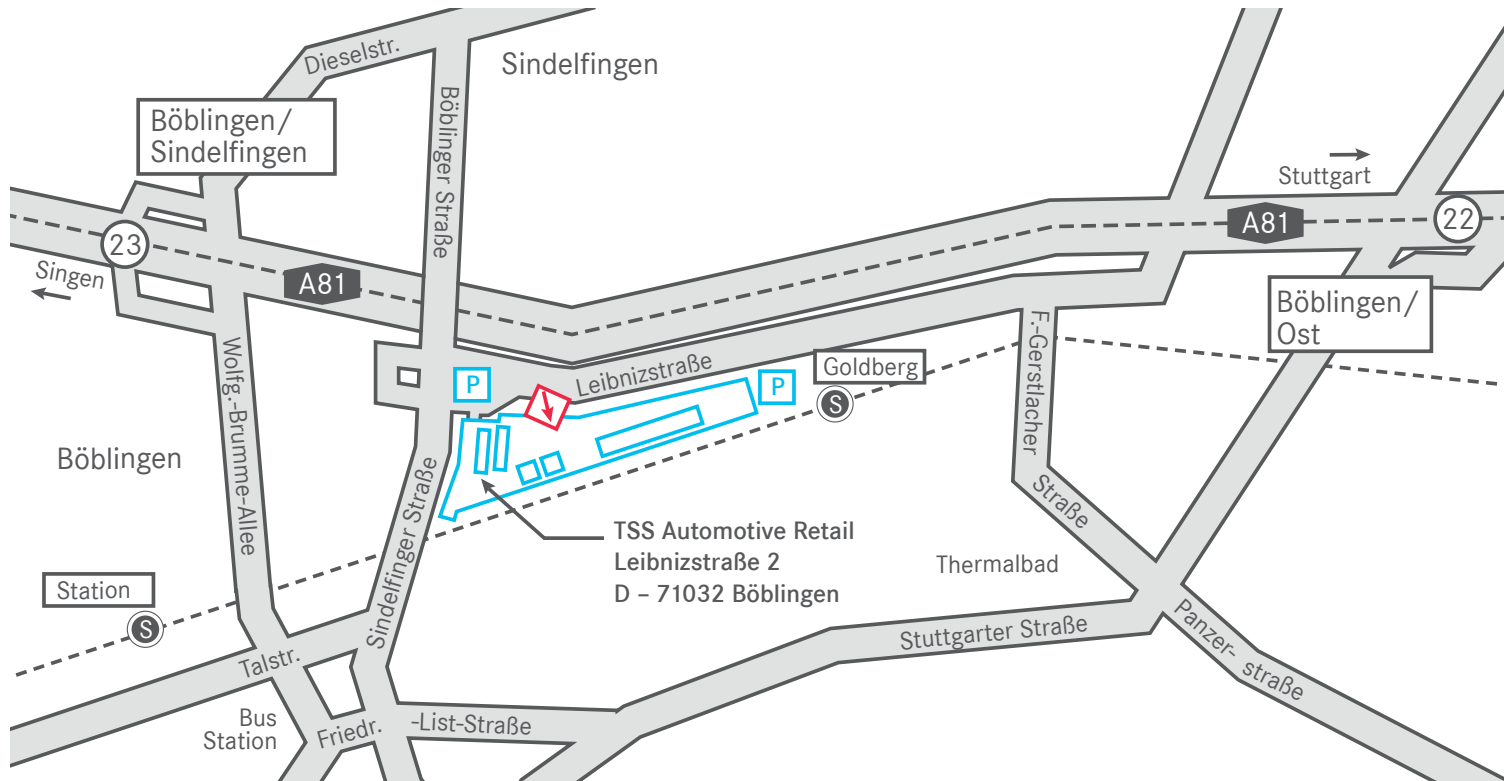

# Driving Map

TSS Automotive Retail  
Leibnizstraße 2  
D - 71032 Böblingen

## Coming from Singen

- A81 in direction Stuttgart
- Autobahn exit 23, Böblingen/Sindelfingen
- Right turn into Wolfg.-Brumme-Allee
- Second turn to the left, Friedrich-List-Straße
- Left turn at the traffic light, Sindelfinger Straße
- Right turn before autobahn bridge, Leibnizstraße
- The entry is immediately on the right-hand side

## Coming from Stuttgart

- A81 in direction Singen
- Autobahn exit 22, Böblingen Ost
- Right turn at the first traffic light (Thermalbad)
- Left turn at next traffic light, Leibnizstraße
- After approx. 1.5 km, entry on the left-hand

Automotive Retail  
Daimler TSS